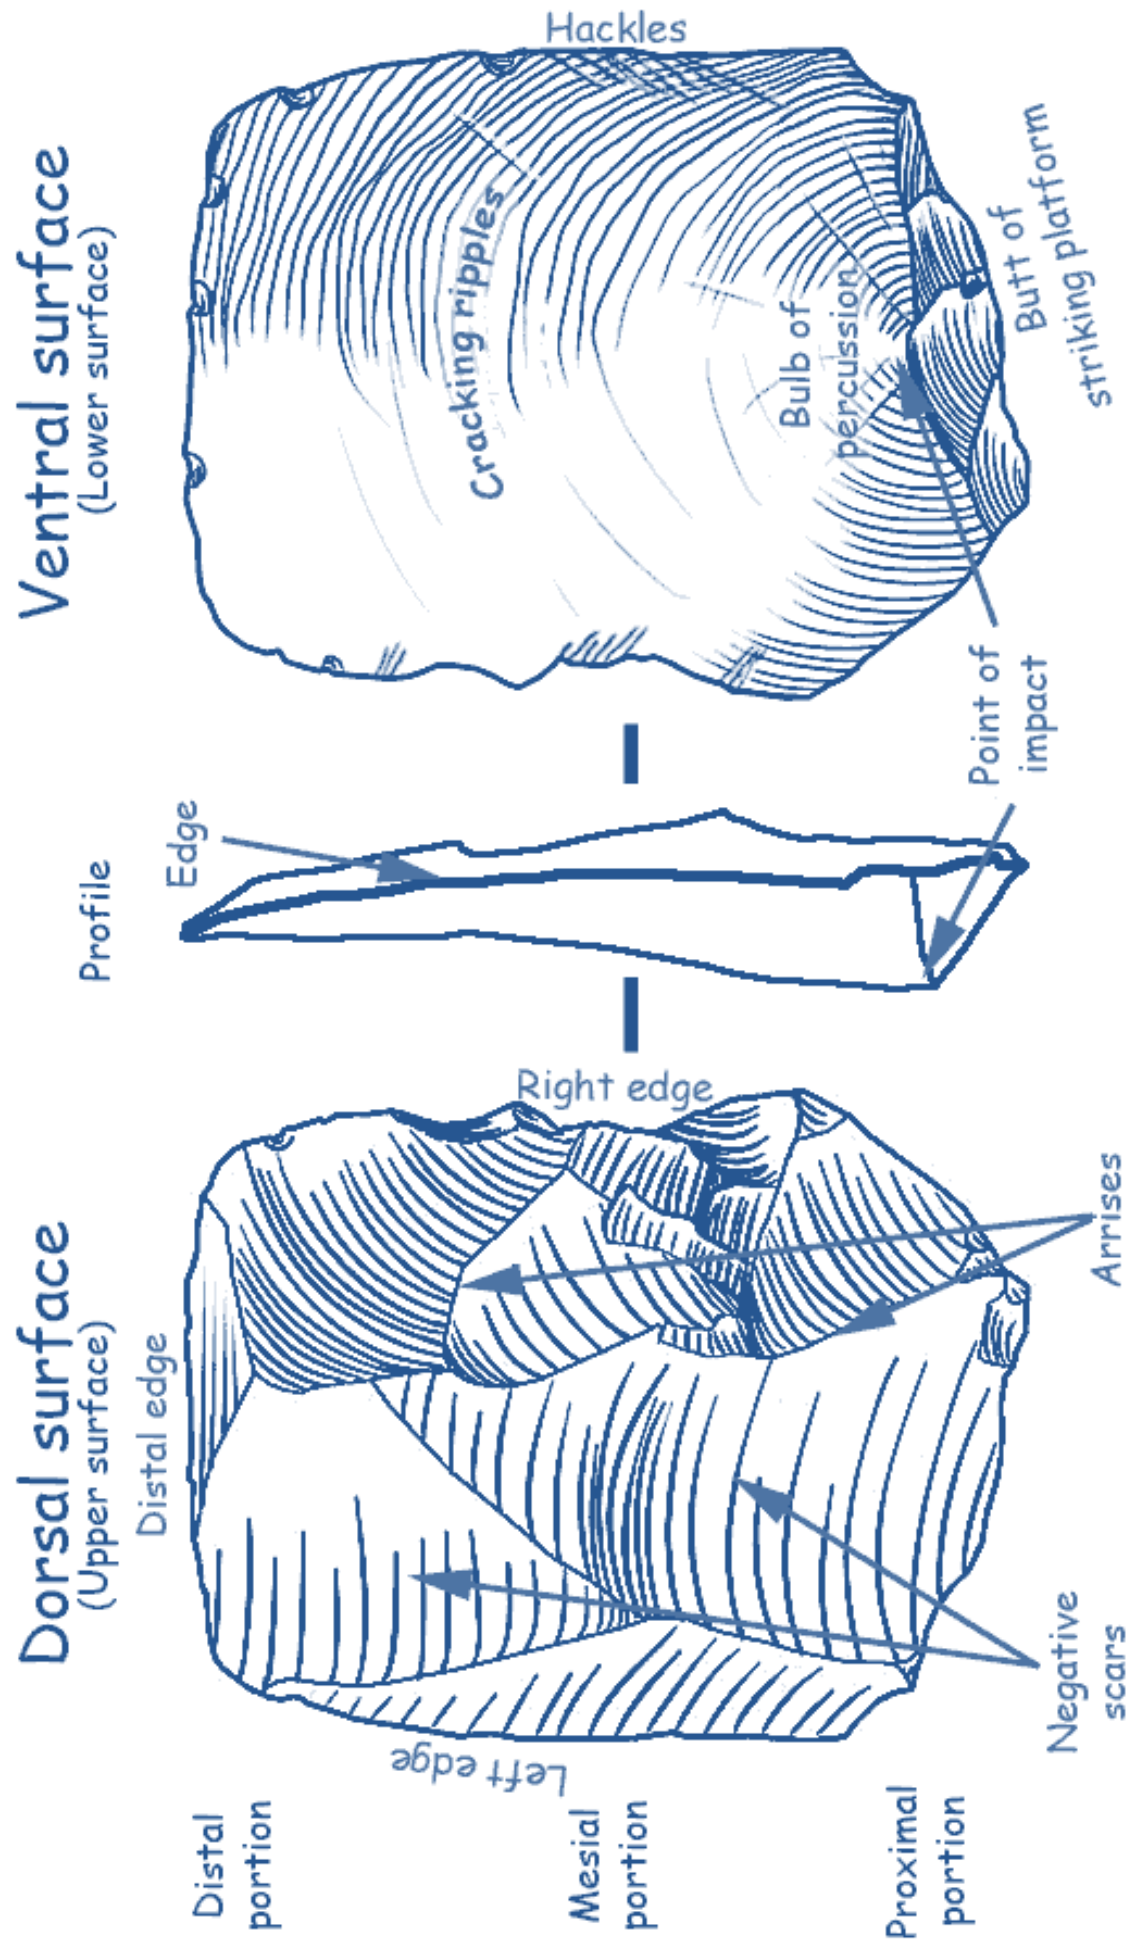

PALEOINDIAN

11,000 BC – 7,500 BC

CLOVIS

SIMPSON

ARCHAIC

7,500 BC – 500 BC

ARREDONDO

KIRK SERRATED

ALACHUA

CULBREATH

MISSISSIPPIAN

AD 800 - 1500

LEON

TAMPA

PARTS OF A FLAKE

REDUCTION A

REDUCTION B

REDUCTION C